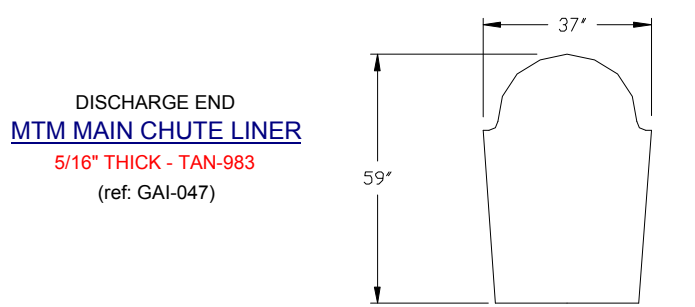

TANDEM CHUTE AND HOPPER LINERS

BMH DISCHARGE CHUTE LINER
3/4" THICK - BHM-005
5/8" THICK - BHM-016

DISCHARGE END
BMH DISCHARGE HOPPER LINER
1" THICK - BHM-001