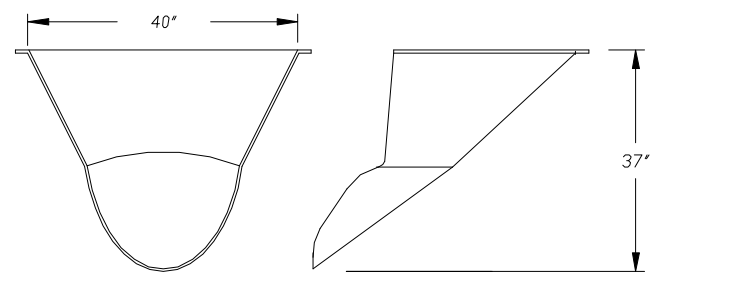

TANDEM CHUTE AND HOPPER LINERS

BMH DISCHARGE CHUTE LINER
3/4" THICK - BHM-005
5/8" THICK - BHM-016

DISCHARGE END
BMH DISCHARGE HOPPER LINER
1" THICK - BHM-001